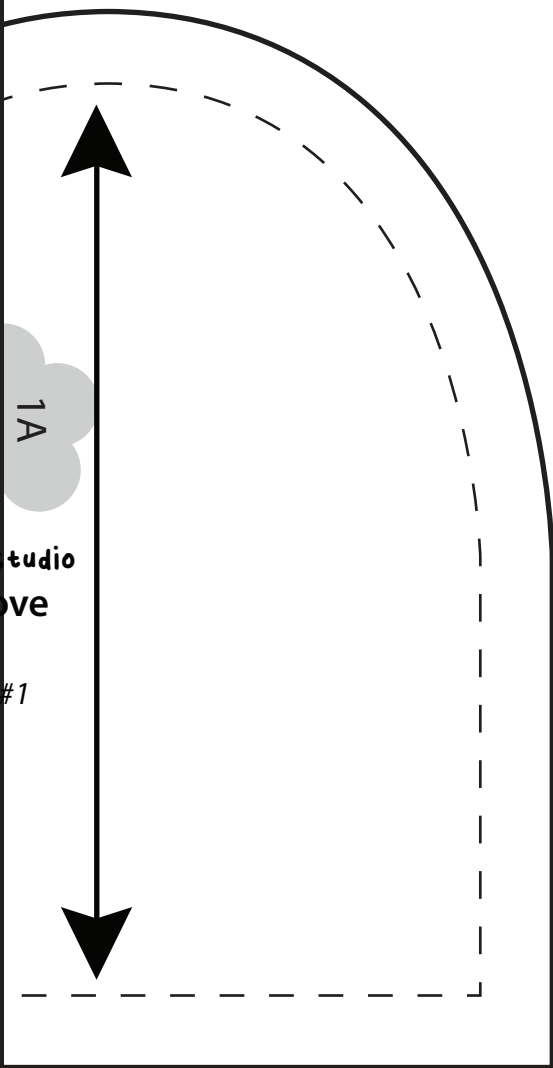

Joanna Blüm studio

Makeup Glove Bias Bin

Cut 1 Self or Contrast 2

1A

Joanna Blüm studio
Makeup Glove

#1