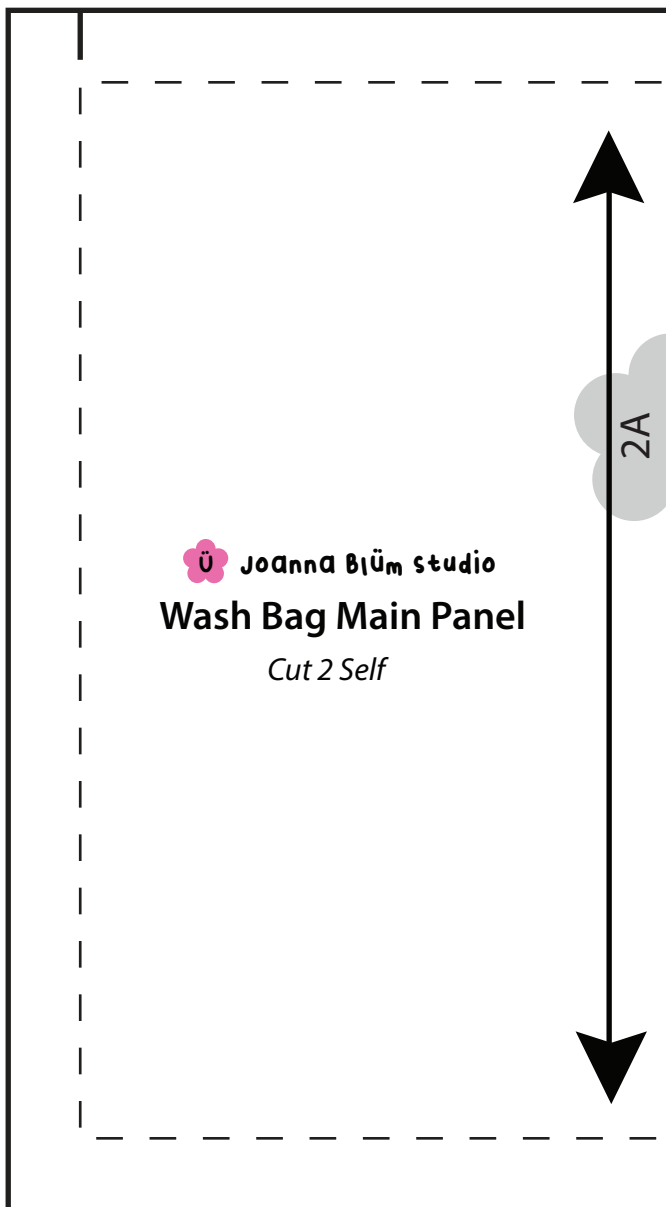

TEST SQUARE

After printing, check with a ruler:
Outer square 2x2 in, inner square 1x1 in

US LETTER or A4

Reusable Makeup Remover Set

- You have the option to print the pattern on either US letter or A4.
- **DO NOT SCALE** when printing
- Seam allowance is 3/8 in or 1cm

JOanna Blüm studio

Makeup Round Guide Circle Large (3x3)

JOanna Blüm studio

Makeup Round Guide Circle Small (2 1/4 X 2 1/4)

JOanna Blüm studio

Makeup Glue

Cut 1 Self

Cut 1 Contrast

Joanna Blüm studio

Makeup Glove Bias Bin

Cut 1 Self or Contrast 2

1A

Joanna Blüm studio
Makeup Glove

#1

2A

Joanna Blüm studio

Wash Bag Main Panel

Cut 2 Self

Binding Tape Guide