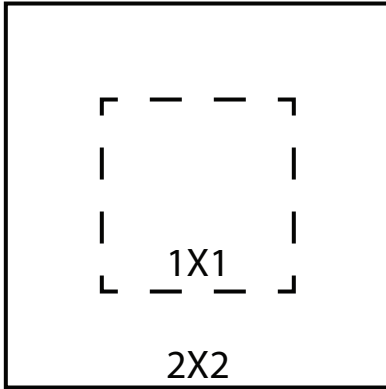

TEST SQUARE

After printing, check with a ruler:
Outer square 2x2 in, inner square 1x1 in

US LETTER or A4

Reusable Makeup Remover Set

- You have the option to print the pattern on either US letter or A4.
- **DO NOT SCALE** when printing
- Seam allowance is 3/8 in or 1cm

JOanna Blüm studio

Makeup Round Guide Circle Large (3x3)

JOanna Blüm studio

Makeup Round Guide Circle Small (2 1/4 X 2 1/4)

JOanna Blüm studio

Makeup Glue

Cut 1 Self

Cut 1 Contrast